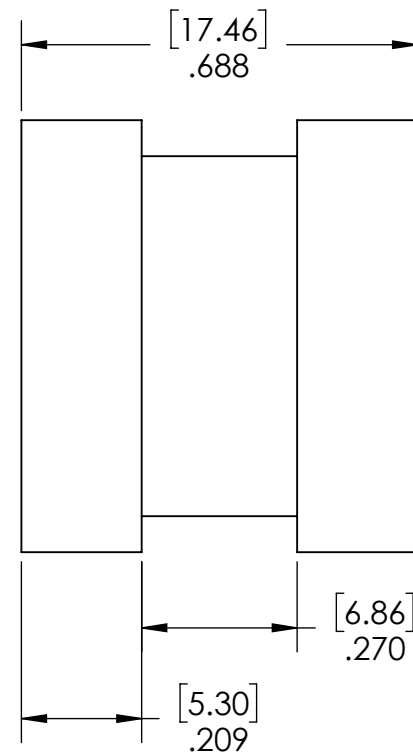

Note:  
WCP Turret Roller is compatible with 217-3489

Description	Turret Roller (1/4" Bore)	
Dwg No	WCP-0216 Rev1	
Project	FIRST Robotics - FRC	Sheet 1 of 1
Release	12/20/2019	<b>ALL DIMENSIONS ARE IN INCHES [MM].</b>