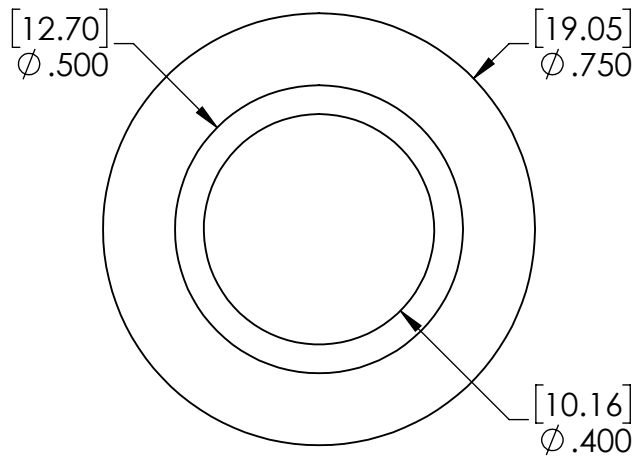

Note:  
WCP Turret Roller is compatible with 217-3489

Description	Turret Roller (1/4" Bore)	
Dwg No	WCP-0216 Rev1	
Project	FIRST Robotics - FRC	Sheet 1 of 1
Release	12/20/2019	<b>ALL DIMENSIONS ARE IN INCHES [MM].</b>