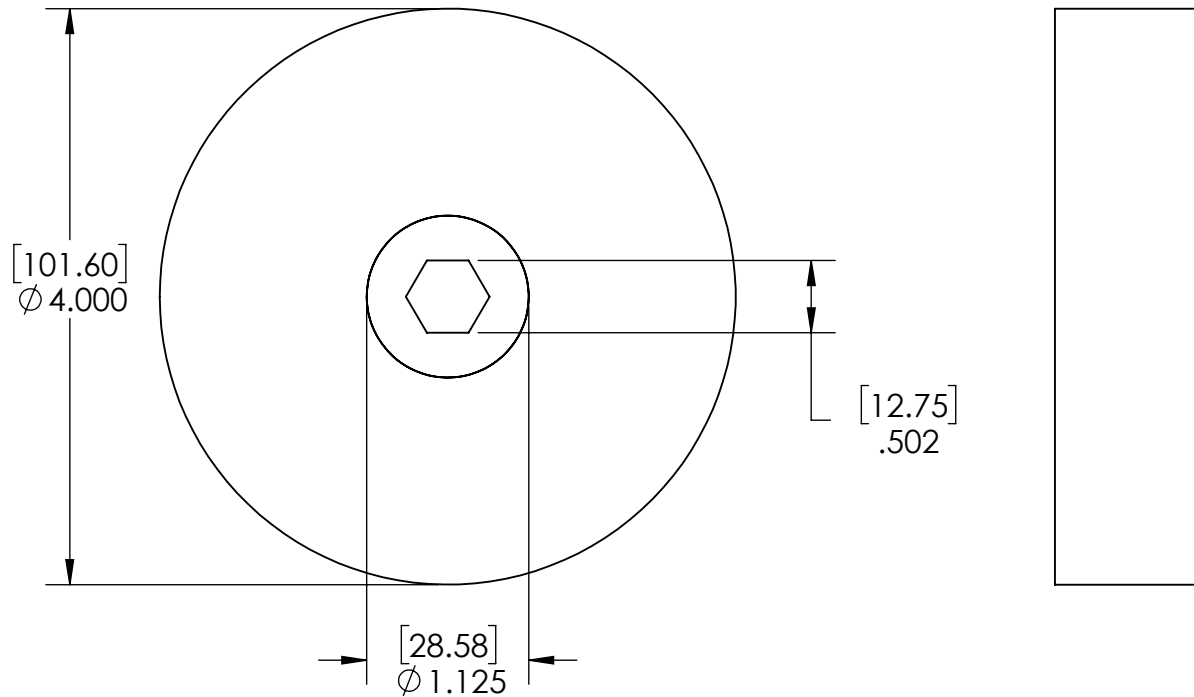

Part #	A	Material
WCP-0190 Rev1	1"	Silicone Rubber - 30A - Light Gray
WCP-0191 Rev1	2"	Silicone Rubber - 30A - Light Gray
WCP-0192 Rev1	1"	Silicone Rubber - 40A - Gray
WCP-0193 Rev1	2"	Silicone Rubber - 40A - Gray
WCP-0194 Rev1	1"	Silicone Rubber - 60A - Black
WCP-0195 Rev1	2"	Silicone Rubber - 60A - Black

Description	WCP Solid Roller Wheels	
Dwg No	Solid Roller Wheels	
Project	FIRST Robotics - FRC	Sheet 1 of 1
Release	12/20/2019	ALL DIMENSIONS ARE IN INCHES [MM].

WWW.WCPRODUCTS.COM