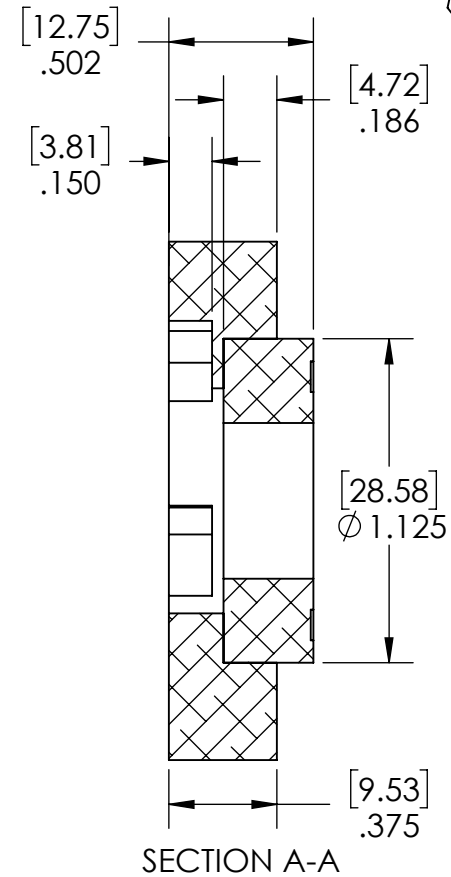

Part #	Tooth Count	Pitch Diameter (ref)	Outer Diameter	Bearing
WCP-0091 Rev1	30	1.500	1.600	1/2" ThunderHex
WCP-0092 Rev1	34	1.700	1.800	1/2" ThunderHex
WCP-0093 Rev1	40	2.000	2.100	1/2" ThunderHex
WCP-0094 Rev1	44	2.200	2.300	1/2" ThunderHex
WCP-0095 Rev1	50	2.500	2.600	1/2" ThunderHex

Description		WCP Dog Gears	
Dwg No		Dog Gears	
Project		FIRST Robotics - FRC	Sheet 1 of 1
Release		1/2/2020	ALL DIMENSIONS ARE IN INCHES [MM].