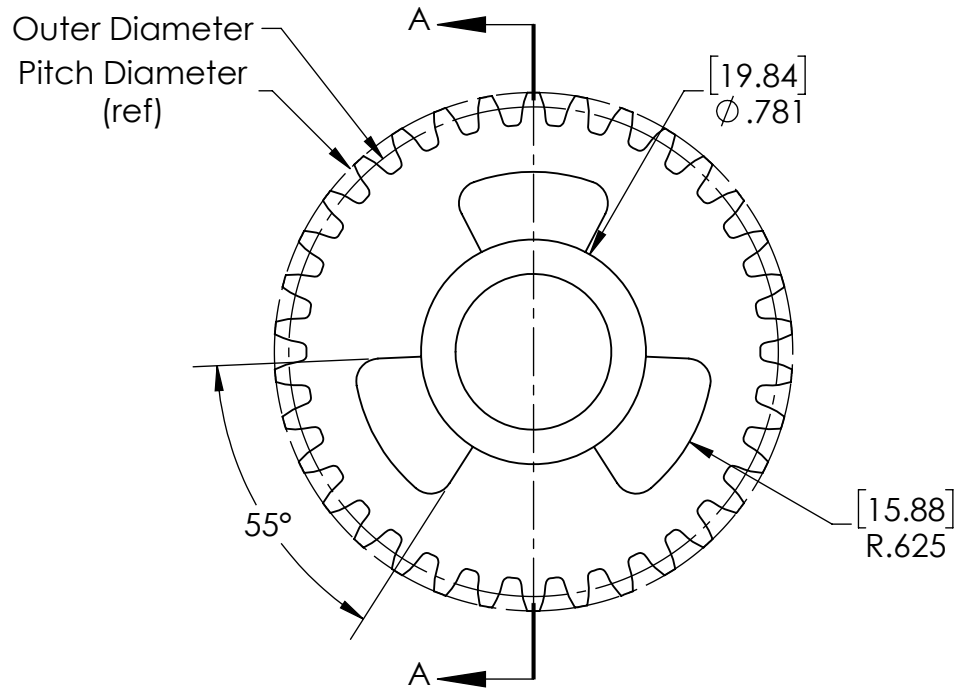

Part #	Tooth Count	Pitch Diameter (ref)	Outer Diameter	Bearing
WCP-0091 Rev1	30	1.500	1.600	1/2" ThunderHex
WCP-0092 Rev1	34	1.700	1.800	1/2" ThunderHex
WCP-0093 Rev1	40	2.000	2.100	1/2" ThunderHex
WCP-0094 Rev1	44	2.200	2.300	1/2" ThunderHex
WCP-0095 Rev1	50	2.500	2.600	1/2" ThunderHex

Description		WCP Dog Gears	
Dwg No		Dog Gears	
Project		FIRST Robotics - FRC	Sheet 1 of 1
Release		1/2/2020	ALL DIMENSIONS ARE IN INCHES [MM].