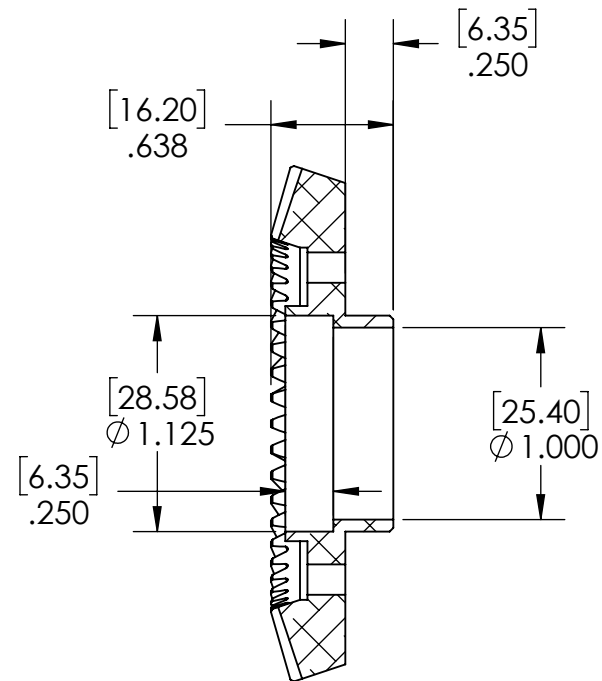

Description		WCP Bevel Gears 3:1	
Dwg No		Bevel Gears 3:1	
Project		FIRST Robotics - FRC	Sheet 1 of 1
Release	12/26/2019	ALL DIMENSIONS ARE IN INCHES [MM].	

SECTION A-A

Description		WCP Bevel Gears 3:1	
Dwg No		Bevel Gears 3:1	
Project		FIRST Robotics - FRC	Sheet 1 of 1
Release	12/26/2019	ALL DIMENSIONS ARE IN INCHES [MM].	

SECTION A-A

Description	WCP Bevel Gears 3:1	
Dwg No	Bevel Gears 3:1	
Project	FIRST Robotics - FRC	Sheet 1 of 1
Release	12/26/2019	ALL DIMENSIONS ARE IN INCHES [MM].