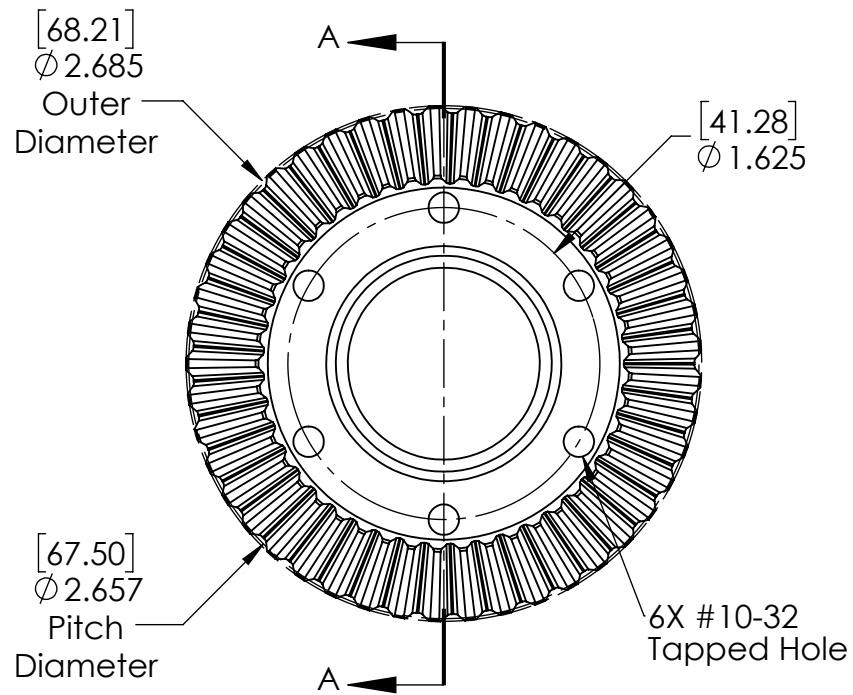

Description		WCP Bevel Gears 3:1	
Dwg No		Bevel Gears 3:1	
Project		FIRST Robotics - FRC	Sheet 1 of 1
Release	12/26/2019	ALL DIMENSIONS ARE IN INCHES [MM].	

SECTION A-A

Description		WCP Bevel Gears 3:1	
Dwg No		Bevel Gears 3:1	
Project		FIRST Robotics - FRC	Sheet 1 of 1
Release	12/26/2019	ALL DIMENSIONS ARE IN INCHES [MM].	

SECTION A-A

Description	WCP Bevel Gears 3:1	
Dwg No	Bevel Gears 3:1	
Project	FIRST Robotics - FRC	Sheet 1 of 1
Release	12/26/2019	ALL DIMENSIONS ARE IN INCHES [MM].