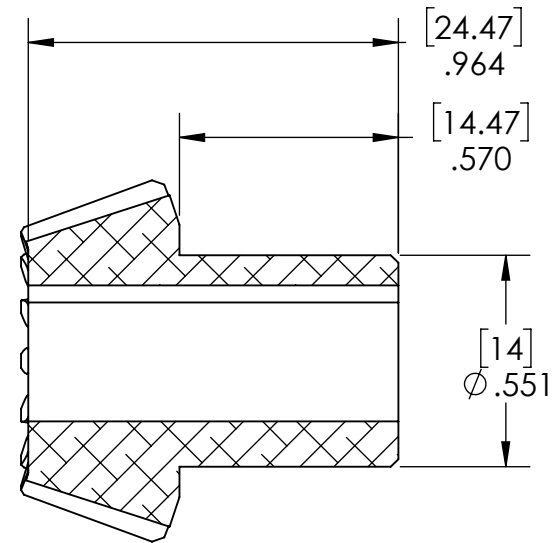

Description		WCP Bevel Gears 3:1	
Dwg No		Bevel Gears 3:1	
Project		FIRST Robotics - FRC	Sheet 1 of 1
Release	12/26/2019	ALL DIMENSIONS ARE IN INCHES [MM].	

SECTION A-A

Description		WCP Bevel Gears 3:1	
Dwg No		Bevel Gears 3:1	
Project		FIRST Robotics - FRC	Sheet 1 of 1
Release	12/26/2019	ALL DIMENSIONS ARE IN INCHES [MM].	

SECTION A-A

Description	WCP Bevel Gears 3:1	
Dwg No	Bevel Gears 3:1	
Project	FIRST Robotics - FRC	Sheet 1 of 1
Release	12/26/2019	ALL DIMENSIONS ARE IN INCHES [MM].