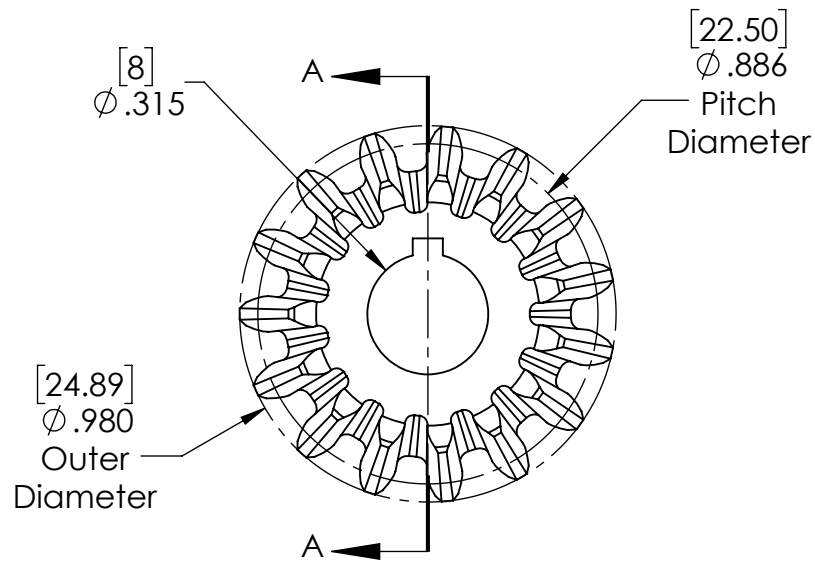

Description		WCP Bevel Gears 3:1	
Dwg No		Bevel Gears 3:1	
Project		FIRST Robotics - FRC	Sheet 1 of 1
Release	12/26/2019	ALL DIMENSIONS ARE IN INCHES [MM].	

SECTION A-A

Description		WCP Bevel Gears 3:1	
Dwg No		Bevel Gears 3:1	
Project		FIRST Robotics - FRC	Sheet 1 of 1
Release	12/26/2019	ALL DIMENSIONS ARE IN INCHES [MM].	

SECTION A-A

Description	WCP Bevel Gears 3:1	
Dwg No	Bevel Gears 3:1	
Project	FIRST Robotics - FRC	Sheet 1 of 1
Release	12/26/2019	ALL DIMENSIONS ARE IN INCHES [MM].