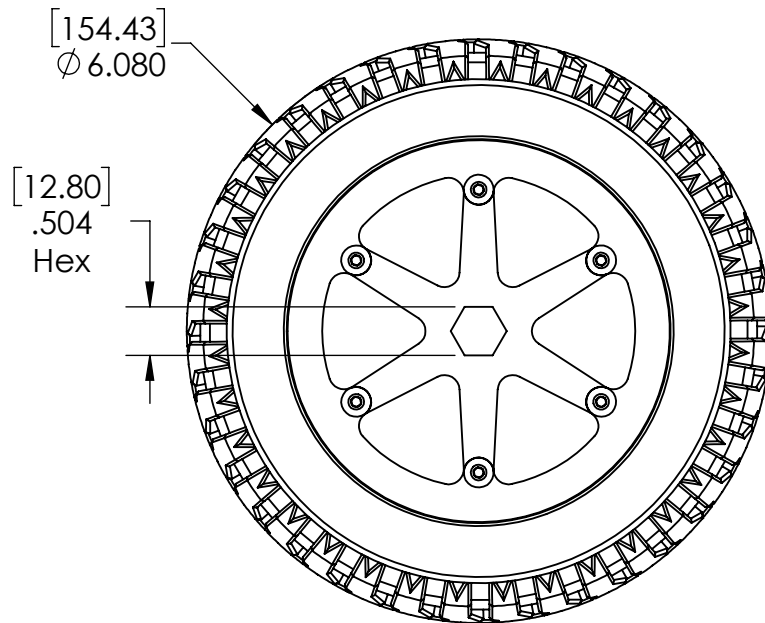

Note:

(1) 6" tires do not require the Pneumatic Wheel Hub Adaptor
WCP-0100 Rev1

(2) Dimensions are dependent on how much you fill the tire

Description	WCP 6 inch Pneumatic Wheel	
Dwg No	6 inch Pneumatic Wheel	
Project	FIRST Robotics - FRC	Sheet 1 of 1
Release	12/26/2019	ALL DIMENSIONS ARE IN INCHES [MM].