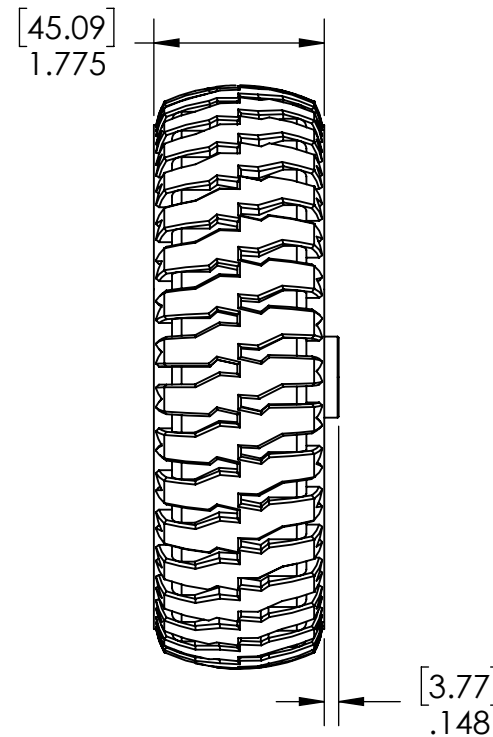

Note:

(1) 6" tires do not require the Pneumatic Wheel Hub Adaptor
WCP-0100 Rev1

(2) Dimensions are dependent on how much you fill the tire

Description	WCP 6 inch Pneumatic Wheel	
Dwg No	6 inch Pneumatic Wheel	
Project	FIRST Robotics - FRC	Sheet 1 of 1
Release	12/26/2019	ALL DIMENSIONS ARE IN INCHES [MM].